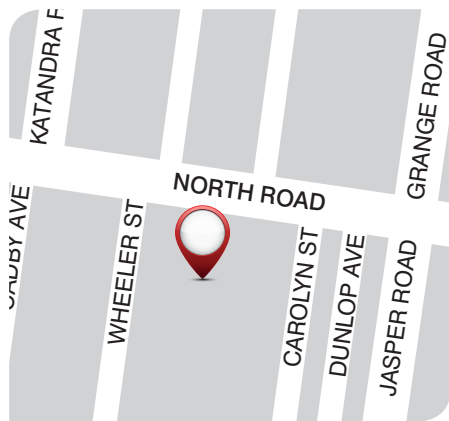

Buy 2017 Uniforms

*Extended lay-by for 'Back to School 2017' Available Mon 7 Nov to Sat 17 Dec 2016

20% Deposit

Pick up Lay-by before Sat 28 Jan 2017

School Uniform Price List ****

Your school uniform is available at the PSW store in **ORMOND**